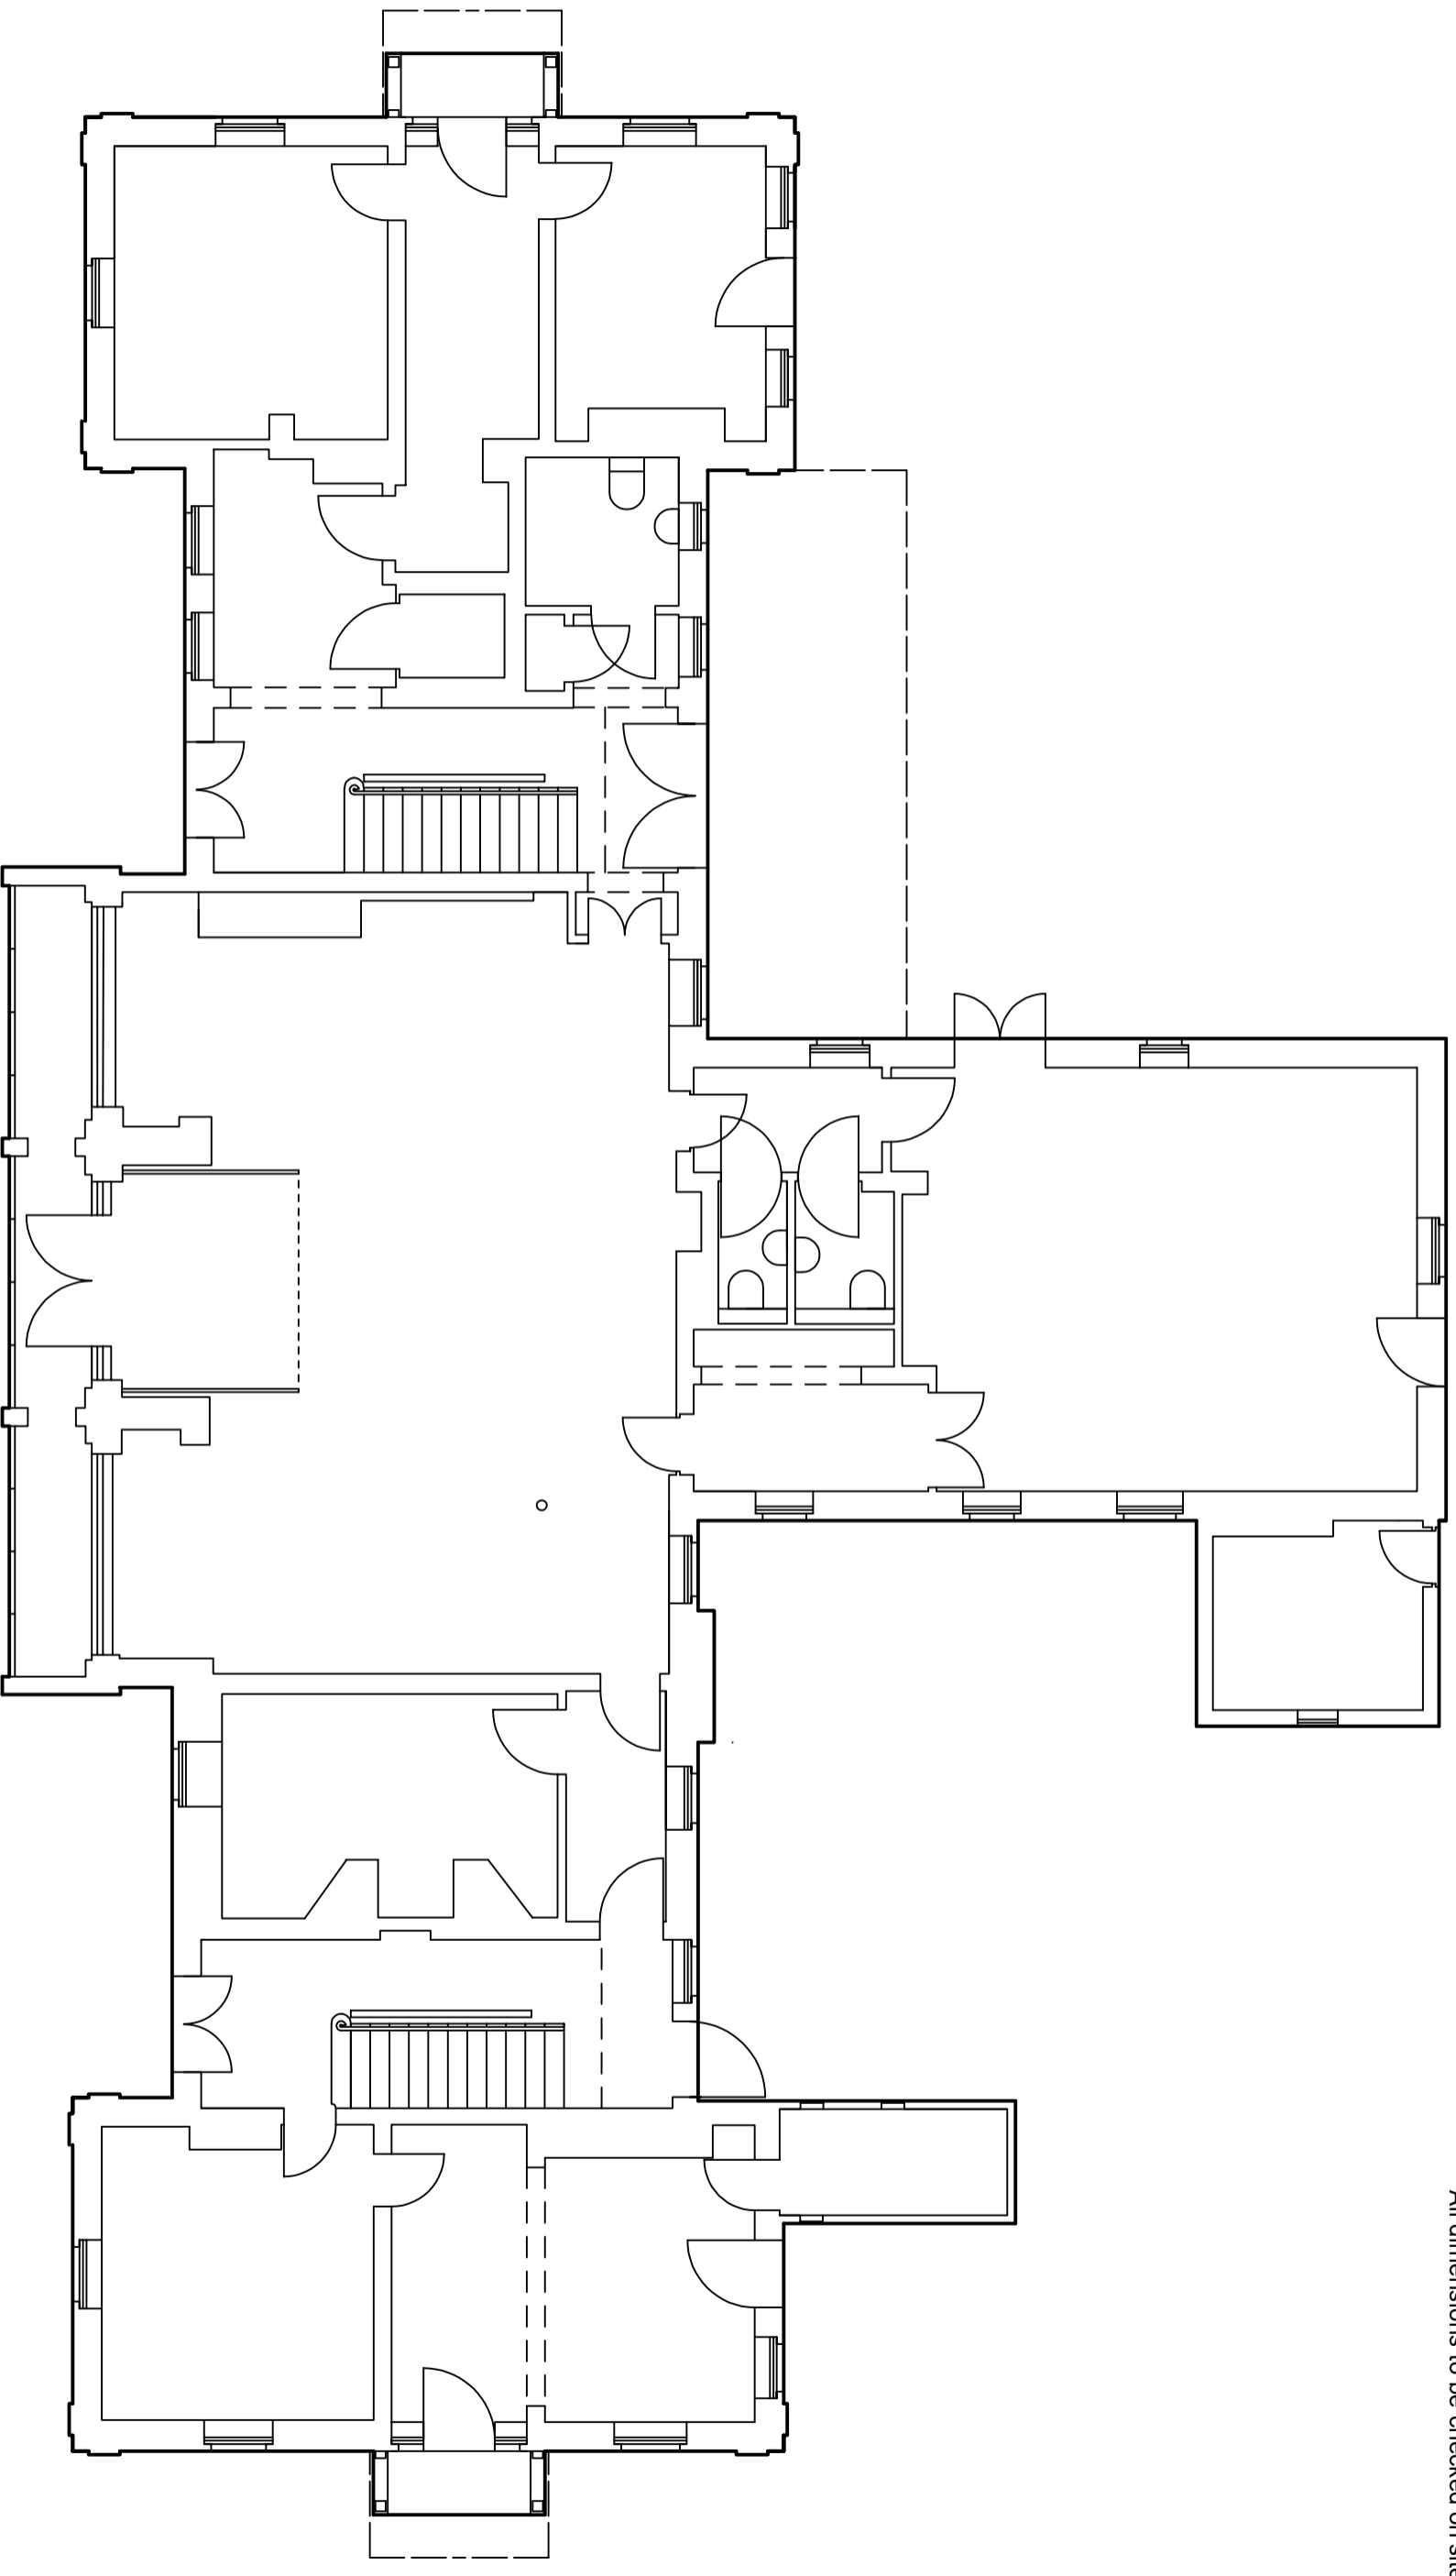

0 1 2 3 4 metres

All dimensions to be checked on site

Eco Station, Camp Road, Bordon, Hampshire

Ground floor plan

Dwg 592-3-SB Rev 1 26/01/2024

Scale 1:100 @ A3

Langstrath Consultancy Ltd

www.lctd.uk