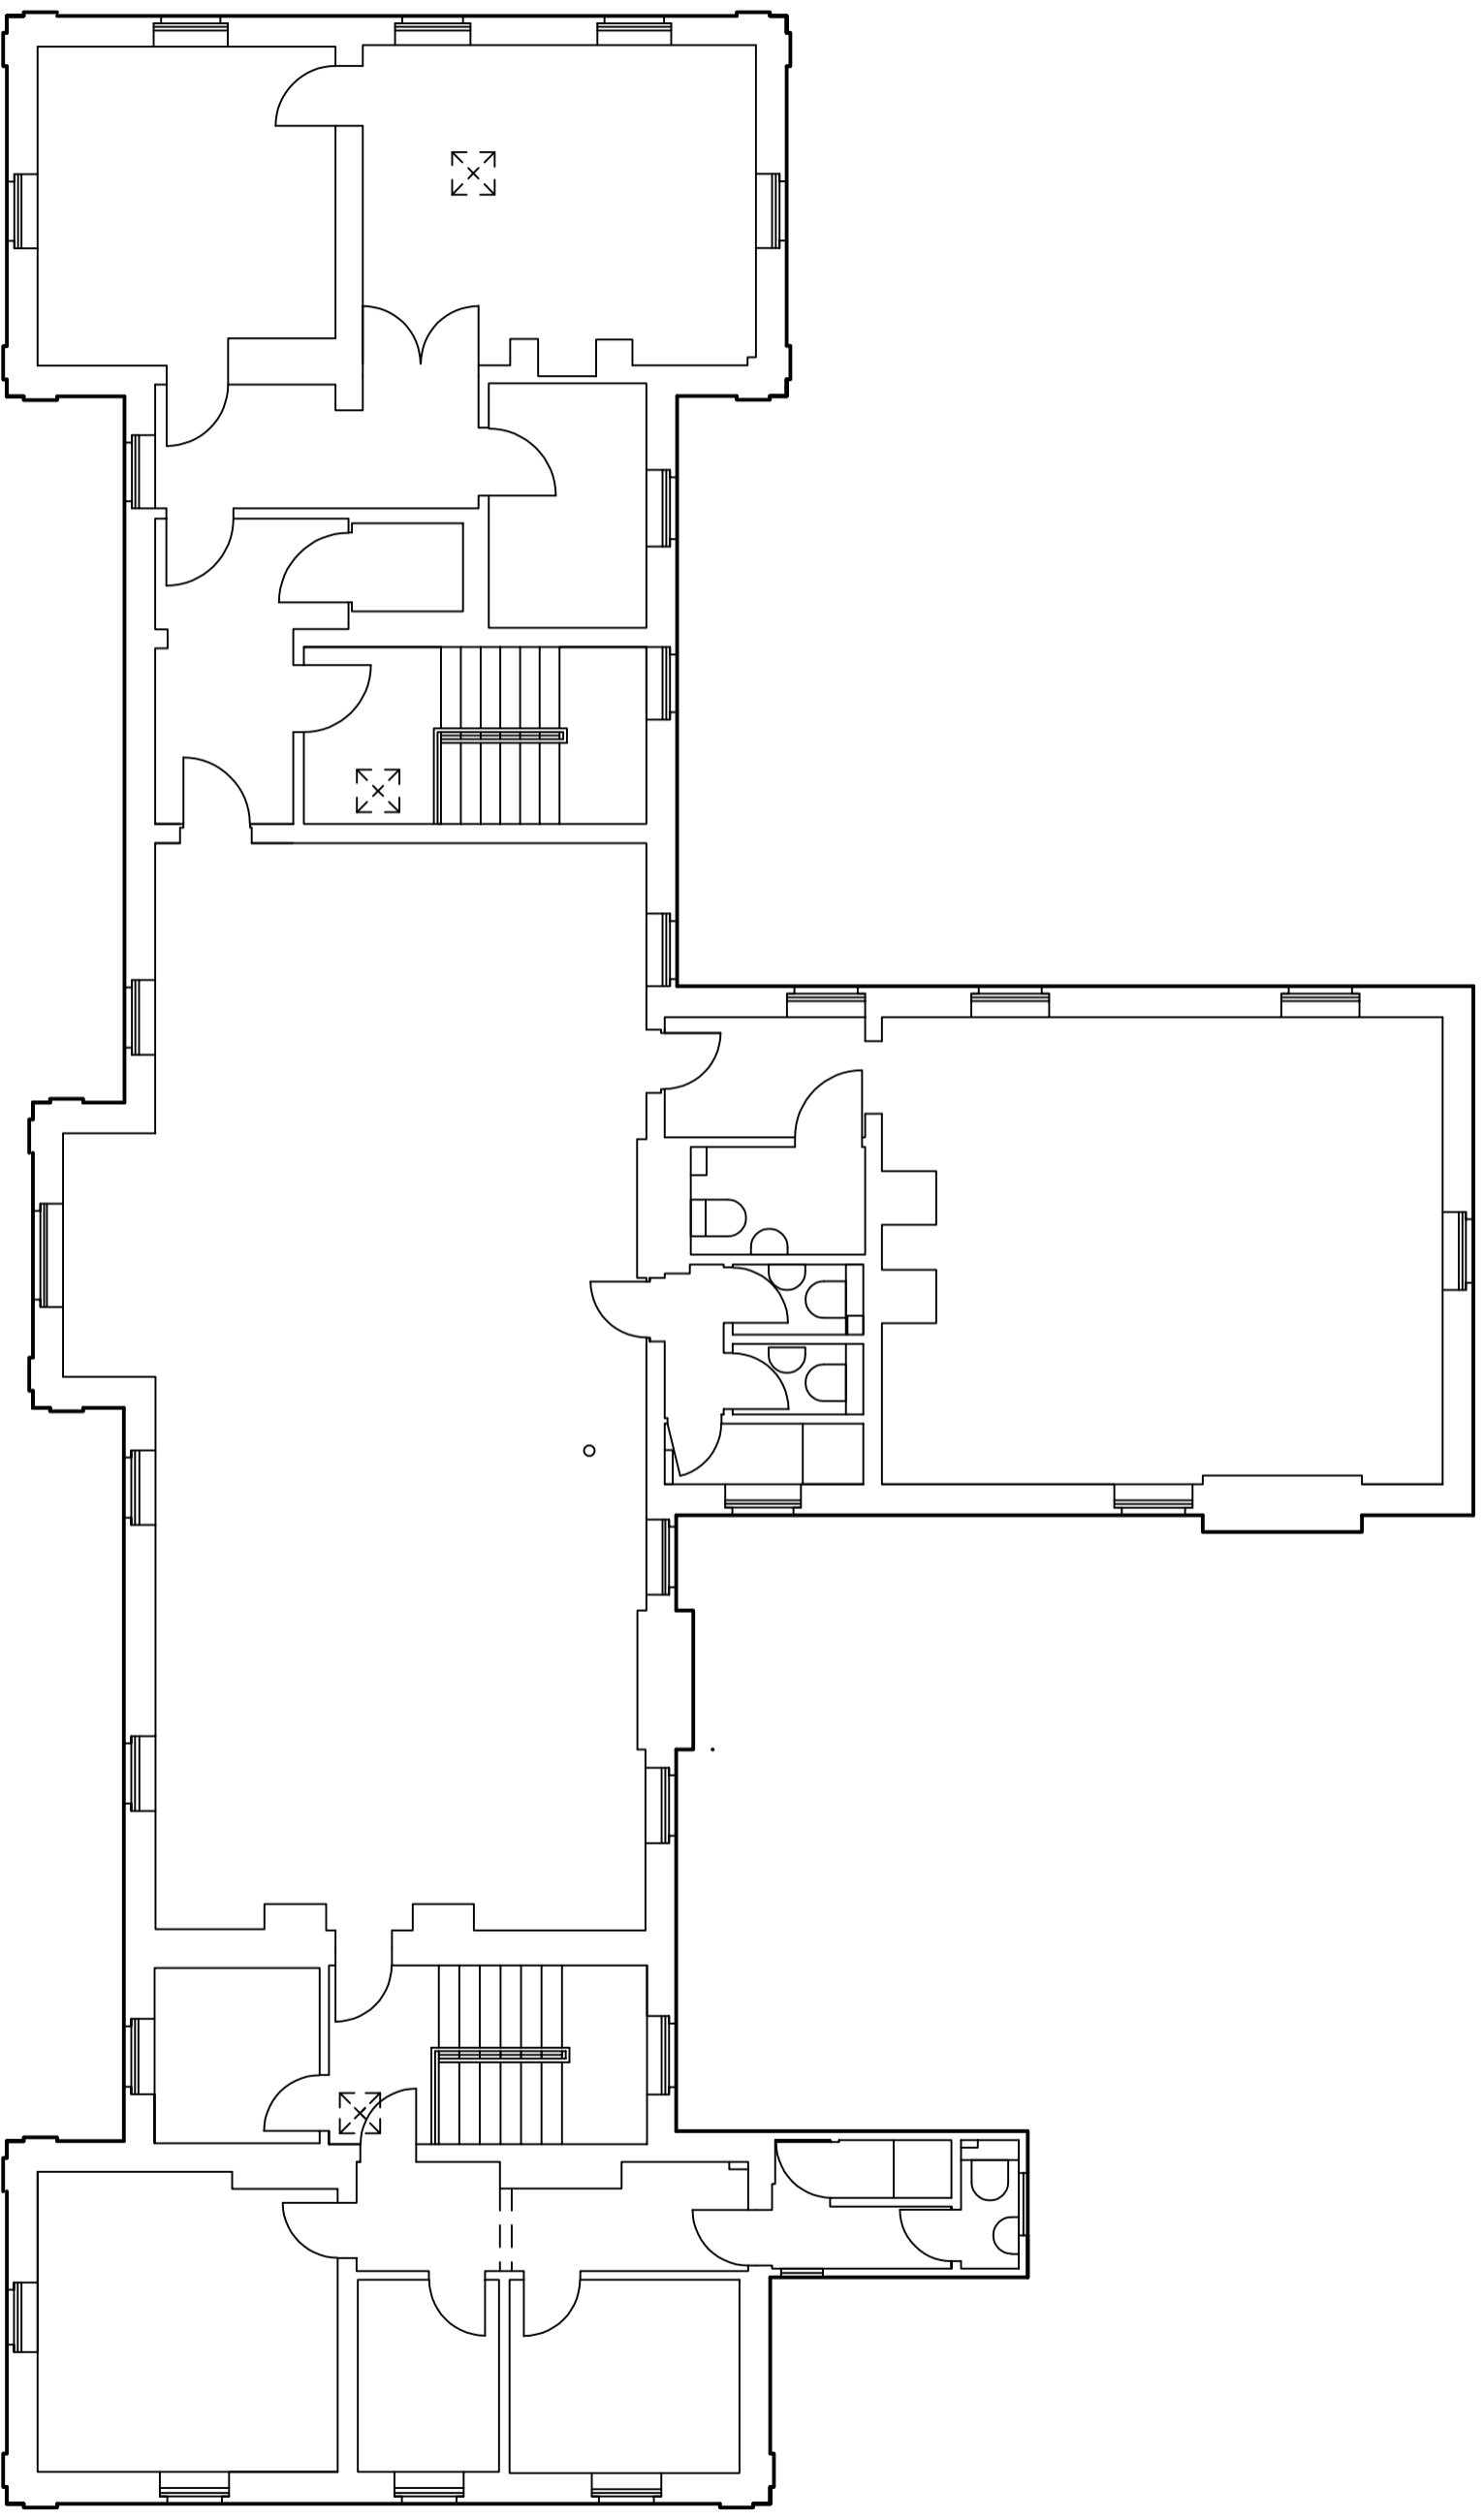

0 1 2 3 4 metres
All dimensions to be checked on site

Eco Station, Camp Road, Bordon, Hampshire

First floor plan

Dwg 592-4-SB Rev 1 26/01/2024

Scale 1:100 @ A3

Langstrath Consultancy Ltd

www.lcltd.uk